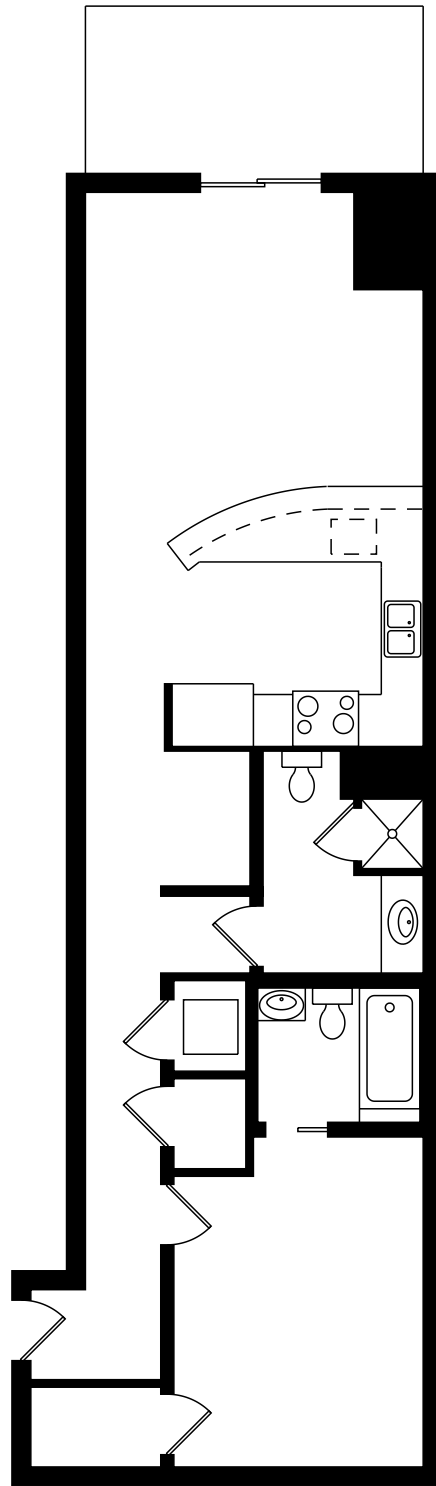

1 BEDROOM / 2 BATHROOM

10 HARBOR BLVD, DESTIN, FL 32541

899 sq ft + 106 sq ft BALCONY

CAPTURED ON: 27 OCT 2016
DIMENSIONS, AREAS, LAYOUTS AND DETAILS ARE APPROXIMATE
AND SHOULD BE CONSIDERED ILLUSTRATIVE ONLY.