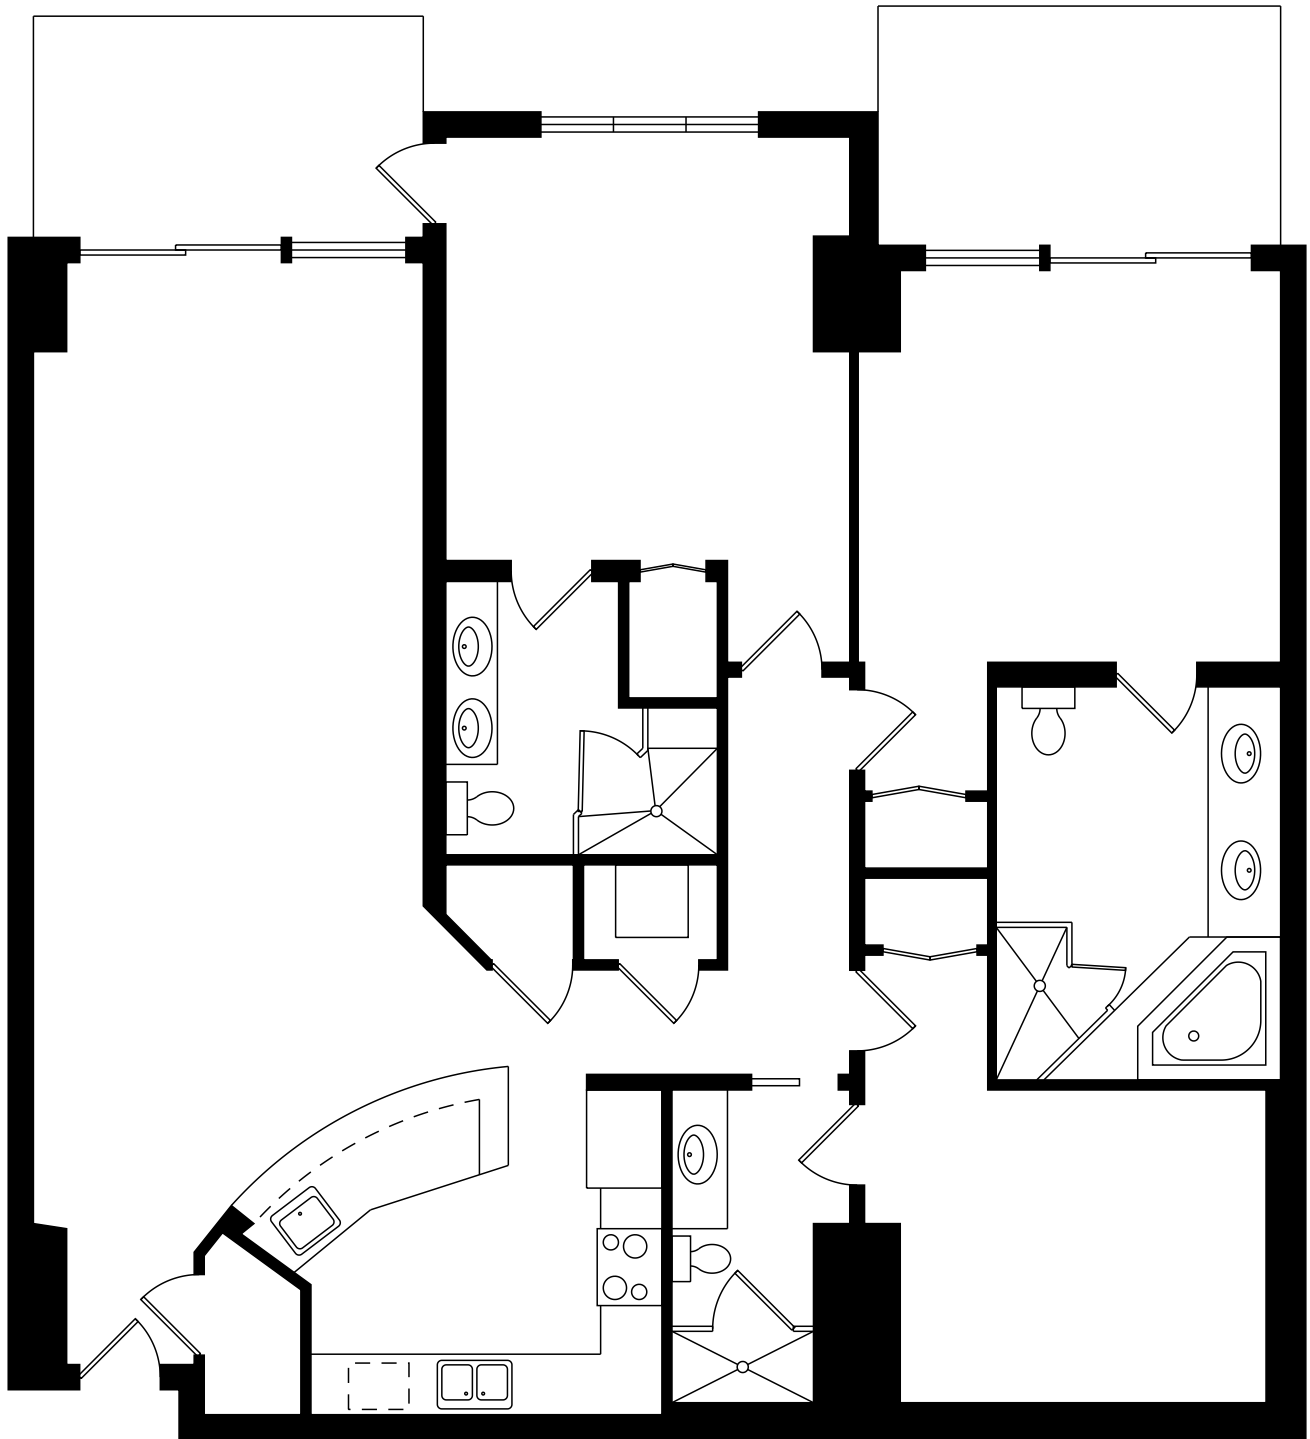

3 BEDROOM / 3 BATHROOM

10 HARBOR BLVD, DESTIN, FL 32541

1670 sq ft + 193 sq ft BALCONIES

CAPTURED ON: 10 NOV 2016

DIMENSIONS, AREAS, LAYOUTS AND DETAILS ARE APPROXIMATE AND SHOULD BE CONSIDERED ILLUSTRATIVE ONLY.