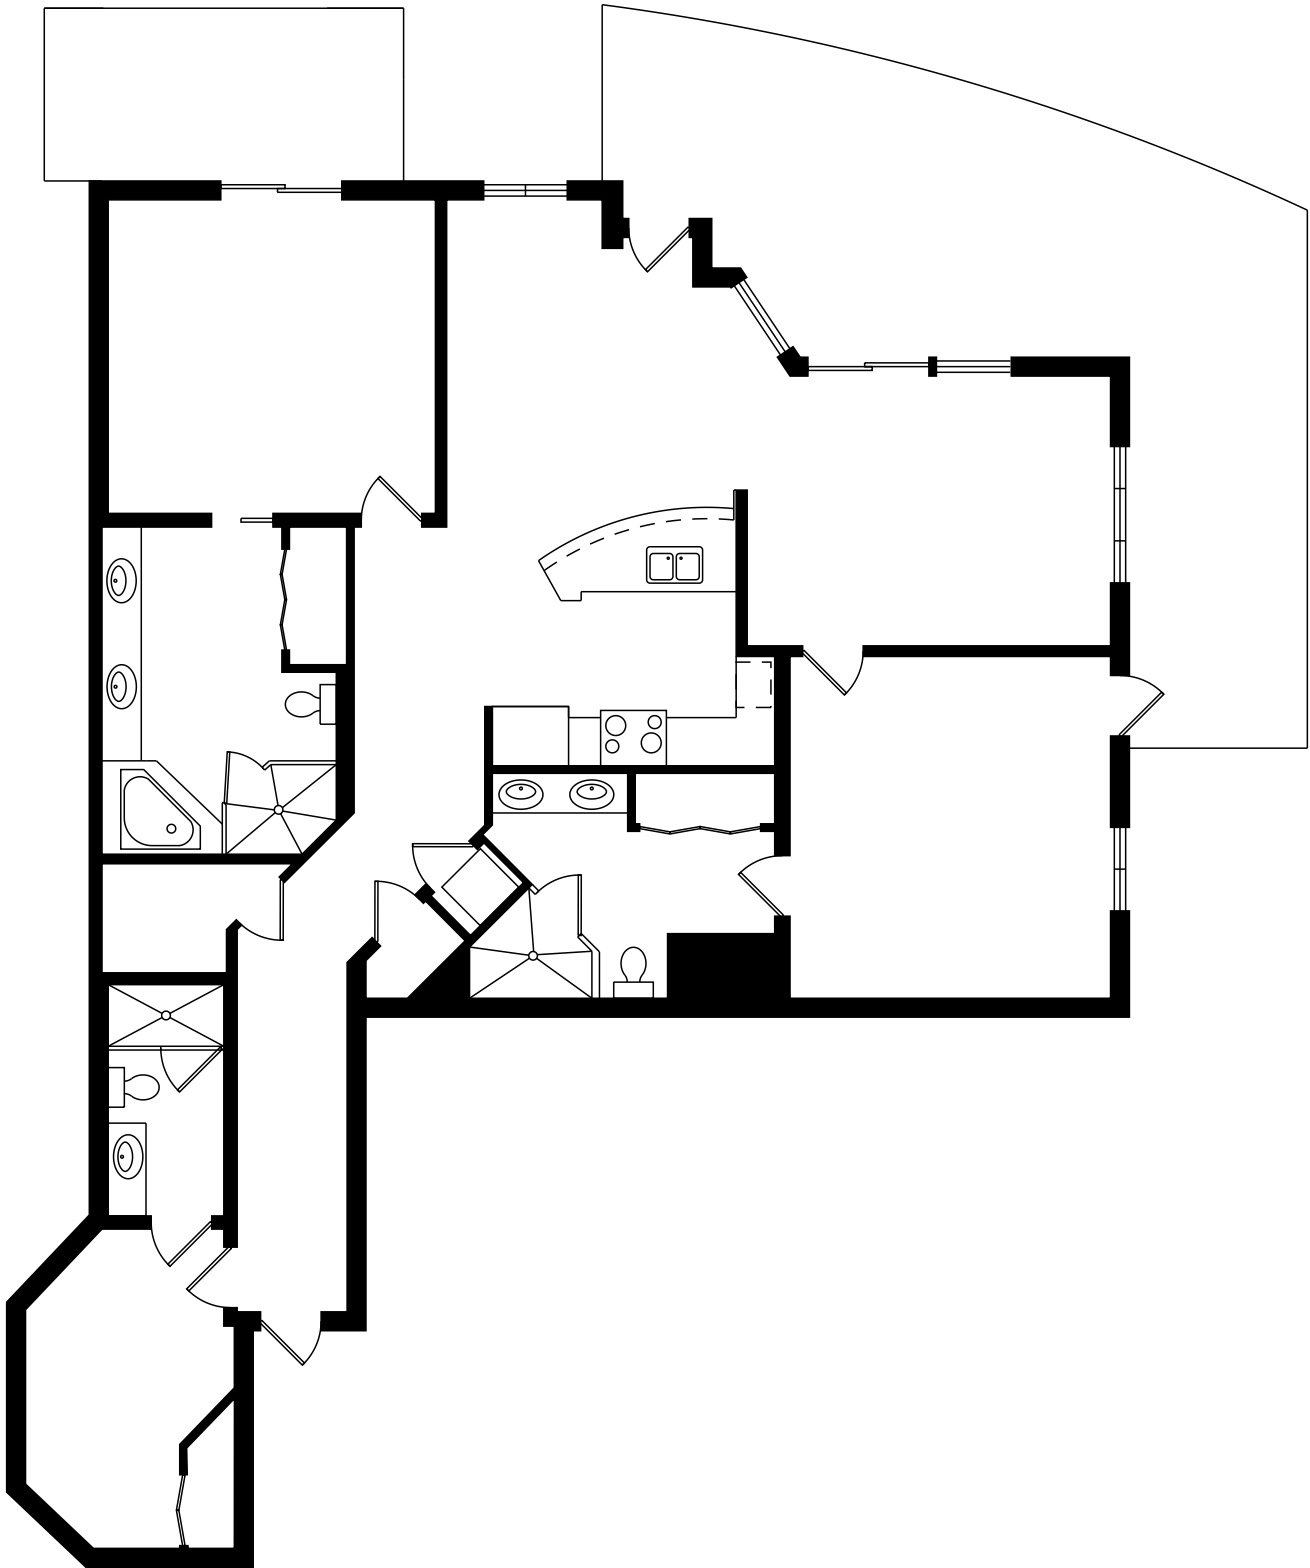

# 3 BEDROOM / 3 BATHROOM CORNER

10 HARBOR BLVD, DESTIN, FL 32541

563 sq ft BALCONIES + 1782 sq ft

CAPTURED ON: 8 NOV 2016  
DIMENSIONS, AREAS, LAYOUTS AND DETAILS ARE APPROXIMATE  
AND SHOULD BE CONSIDERED ILLUSTRATIVE ONLY.