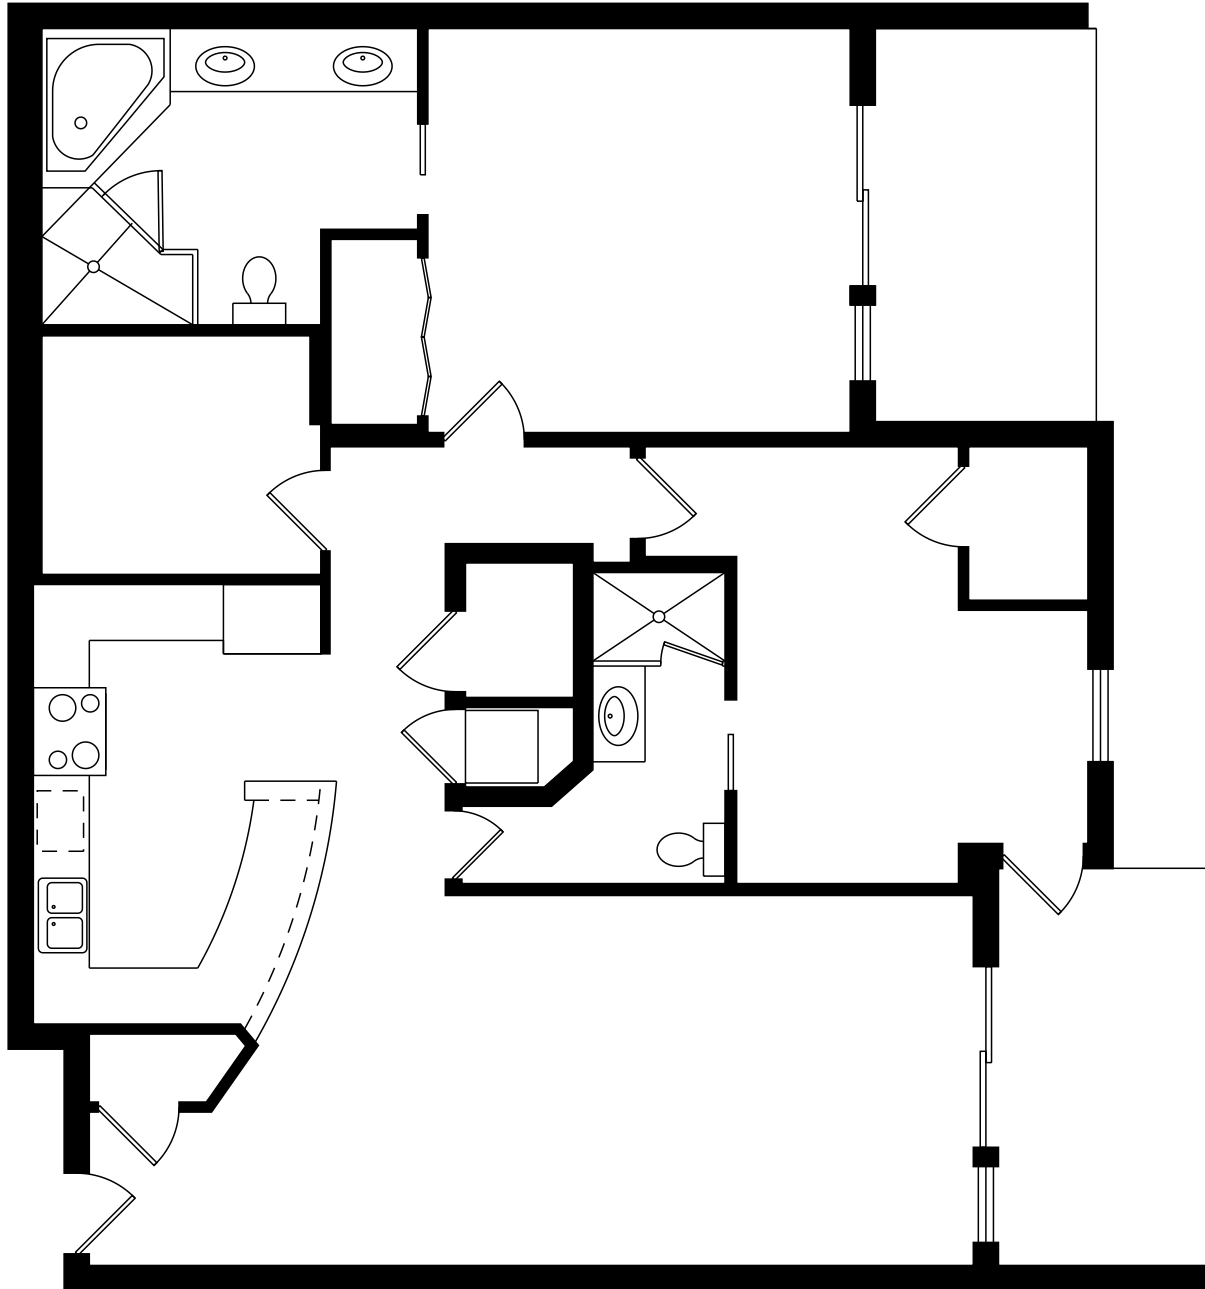

2 BEDROOM / 2 BATHROOM

10 HARBOR BLVD, DESTIN, FL 32541

1312 sq ft + 180 sq ft BALCONIES

CAPTURED ON: 10 NOV 2016
DIMENSIONS, AREAS, LAYOUTS AND DETAILS ARE APPROXIMATE
AND SHOULD BE CONSIDERED ILLUSTRATIVE ONLY.