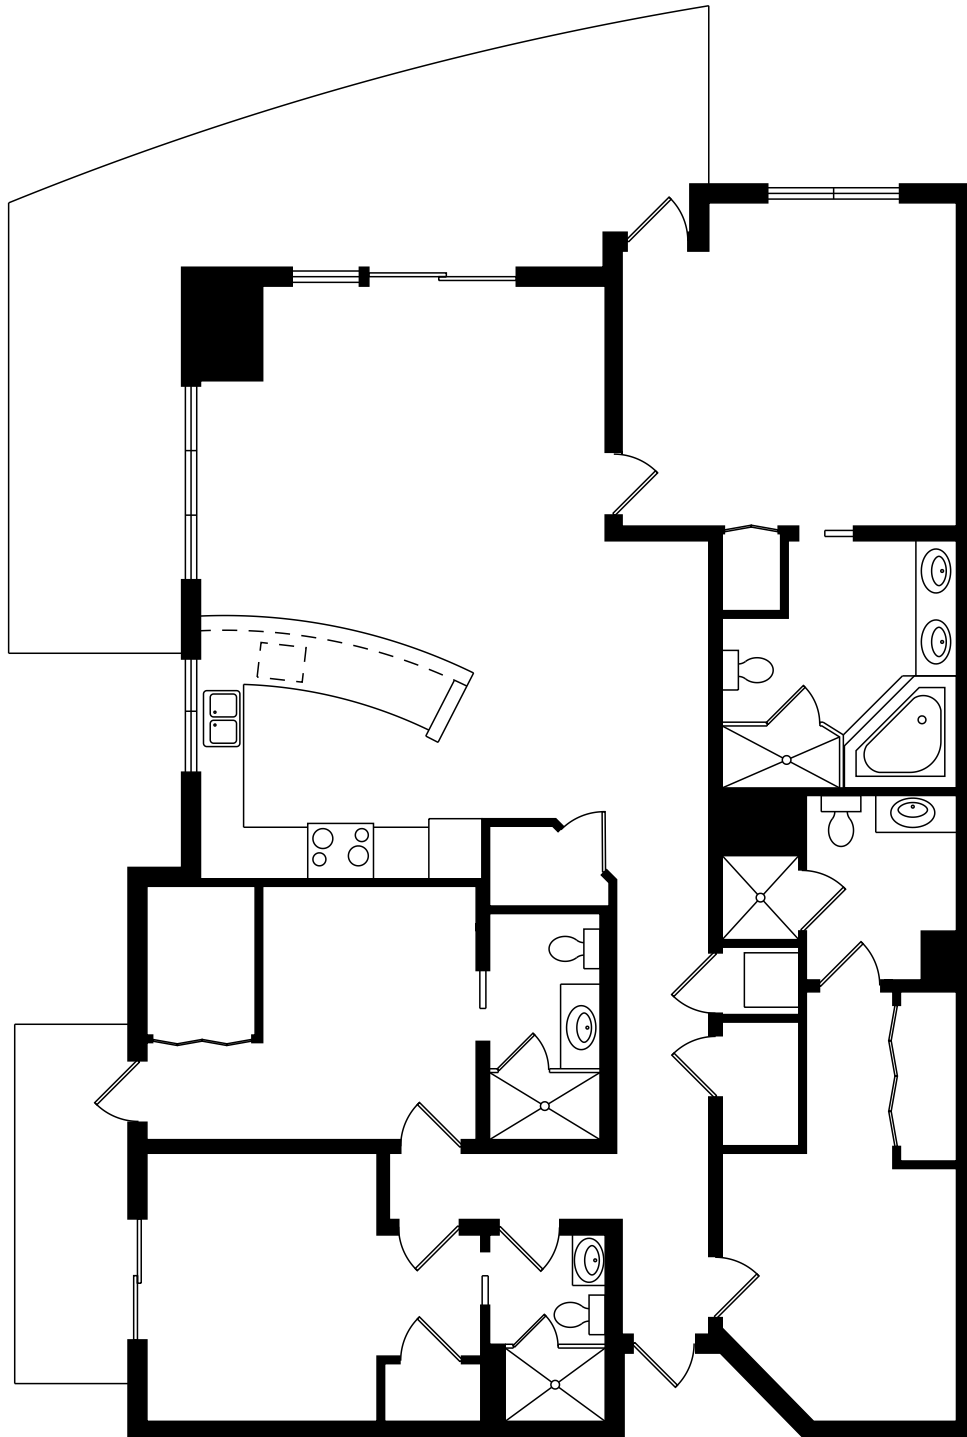

4 BEDROOM / 4 BATHROOM CORNER

10 HARBOR BLVD, DESTIN, FL 32541

1840 sq ft + 427 sq ft BALCONIES

CAPTURED ON: 10 NOV 2016
DIMENSIONS, AREAS, LAYOUTS AND DETAILS ARE APPROXIMATE
AND SHOULD BE CONSIDERED ILLUSTRATIVE ONLY.